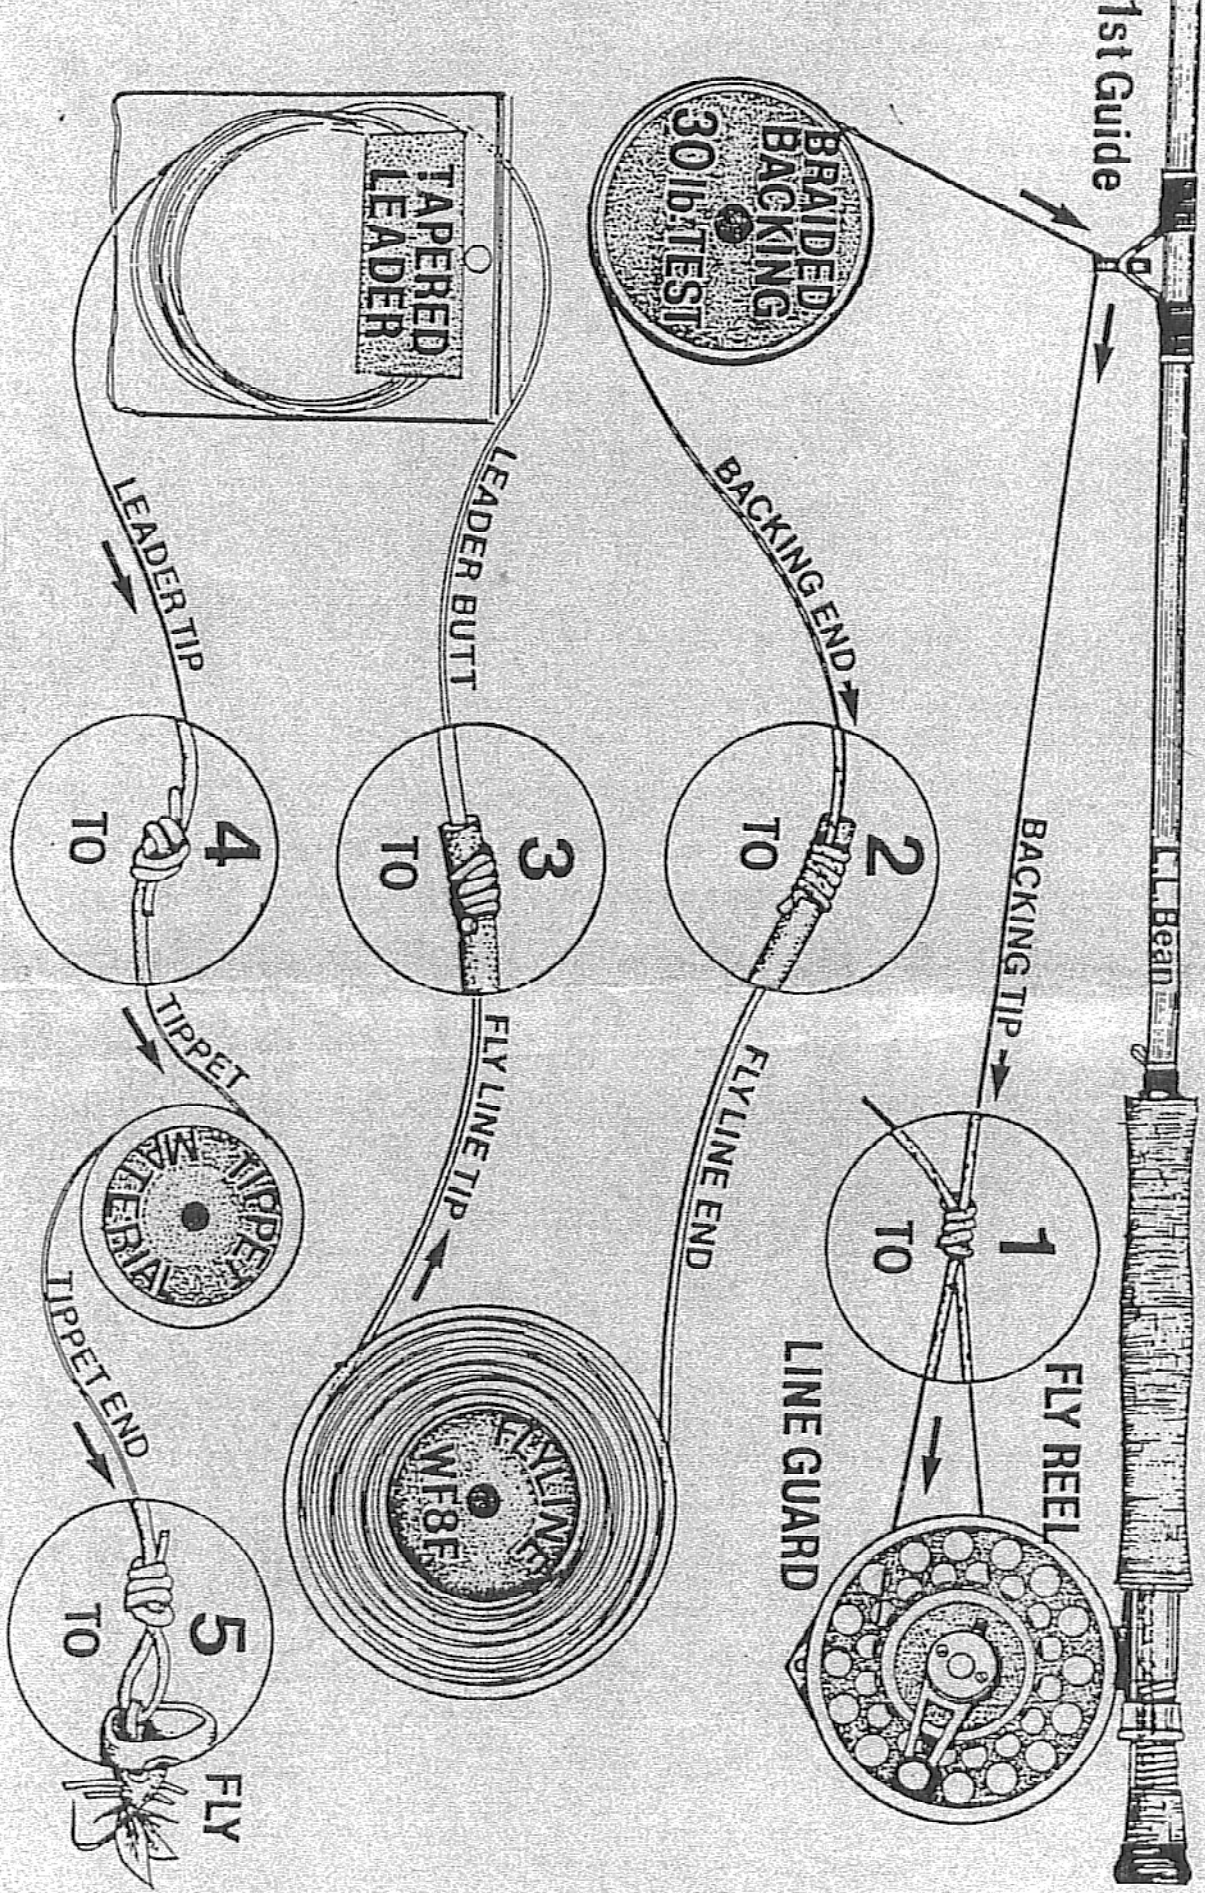

* Flyline Components Assembly Diagram

W. S. Smith

Knots 1,2,3, & 5 = Duncan Loop

Knot 4 = Double Surgeon